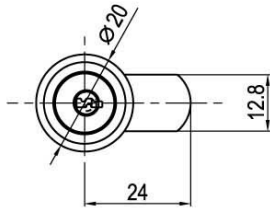

Quarter Turn Lock

Panel Cutout

Zinc die, black powder coated or bright chrome, m.s. zinc plated cam.

H Cam Style H	Spring fixing plate	
	Black Textured Powder Coated	Bright Chrome
H=7.5	1418-2-20.117.5	1418-2-30.117.5
H=13.5	1418-2-20.1113.5	1418-2-30.1113.5
H=19.5	1418-2-20.1119.5	1418-2-30.1119.5