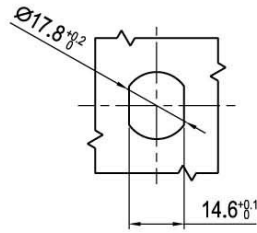

Quarter Turn Lock

Panel Cutout

Zinc die, black powder coated or bright chrome, m.s. zinc plated cam.

H Cam Style H	Spring fixing plate	
	Black Textured Powder Coated	Bright Chrome
H=7.5	1418-2-20.117.5	1418-2-30.117.5
H=13.5	1418-2-20.1113.5	1418-2-30.1113.5
H=19.5	1418-2-20.1119.5	1418-2-30.1119.5