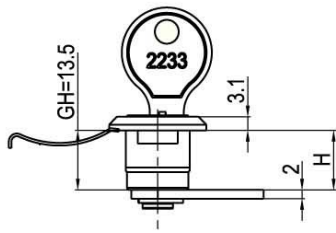

Quarter Turn Lock

Panel Cutout

Zinc die, black powder coated or bright chrome, m.s. zinc plated cam.

H Cam Style H	Spring fixing plate	
	Black Textured Powder Coated	Bright Chrome
H=7.5	1418-2-20.117.5	1418-2-30.117.5
H=13.5	1418-2-20.1113.5	1418-2-30.1113.5
H=19.5	1418-2-20.1119.5	1418-2-30.1119.5

RL

Remark
: 2233
Key code:2233