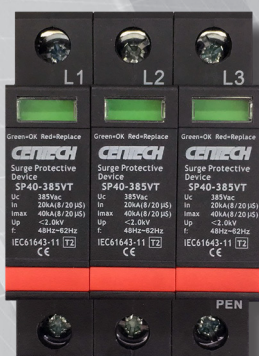

OVERSPENNINGSVERN 3-POL (385V)